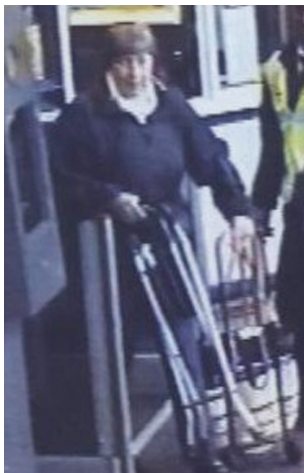

## **Murder of Sharon Birchwood**

Sharon Birchwood's body was found at her home address of 14 Harriotts Lane, Ashted on the 7th December 2007. Surrey Police are appealing to the public for information to help them with the investigation into the murder. We have released a picture of Sharon taken 3 days before her body was found at her home at Ashted on Friday 7 December.

The image has been taken from CCTV at Guildford Railway station, and shows Sharon by the barrier on platform 2 at 14.27 hours on Tuesday 4 December.

She was wearing a dark coloured coat, white gloves and a white scarf. Perhaps more distinctive is the shooting stick she was carrying in one hand and the bag on a trolley that she was pulling behind herself.